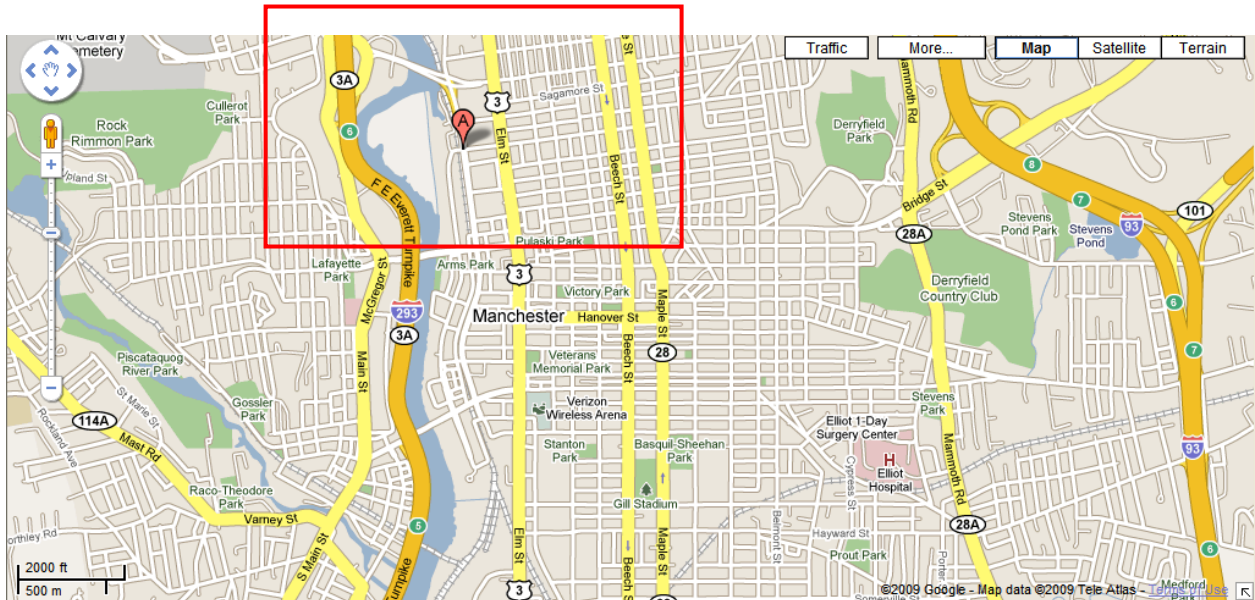

Directions to Fratello's
155 Dow Street (North end of Commercial Street)
Manchester, NH 03101

PARKING IS LIMITED
On Friday afternoons parking is permitted at spaces marked Fratello's and Next Step.

From the South - Rte. 293N, stay on 293N to Exit 5 (Granite Street/Downtown). Turn right off the ramp, take a left onto Commercial Street at the first traffic light. Follow Commercial Street for approximately 3/4 mile and you will see Fratello's sign on the right. Turn right at the sign and a left at the stop sign to enter our parking area.

From the North - Rte. 93S to Rte. 293S, Exit #6. The exit will circle around and over the Amoskeag Bridge. Stay right, take first exit (Canal Street). Take your first right at the lights and then your first left. Travel up and around the building to our front entrance.

Fratello's