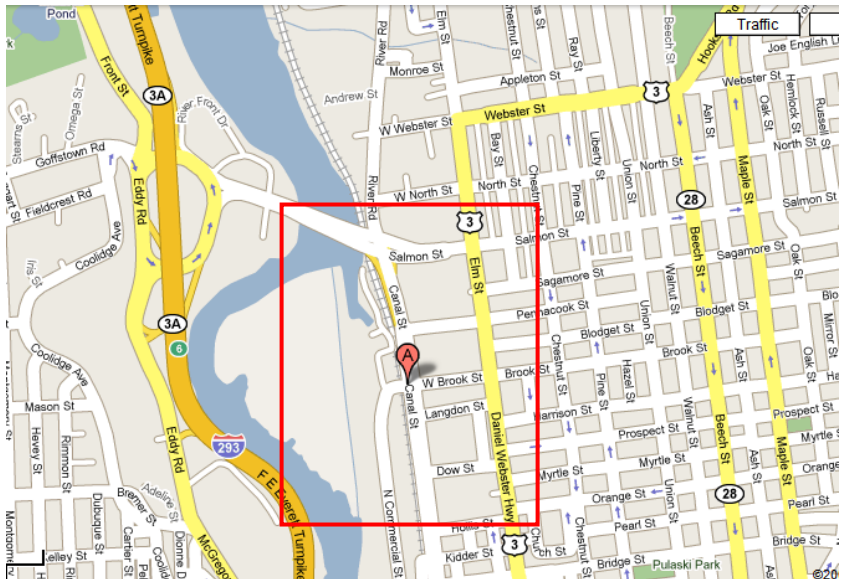

Directions to Fratello's
155 Dow Street (North end of Commercial Street)
Manchester, NH 03101

PARKING IS LIMITED
On Friday afternoons parking is permitted at spaces marked Fratello's and Next Step.

From the South - Rte. 293N, stay on 293N to Exit 5 (Granite Street/Downtown). Turn right off the ramp, take a left onto Commercial Street at the first traffic light. Follow Commercial Street for approximately 3/4 mile and you will see Fratello's sign on the right. Turn right at the sign and a left at the stop sign to enter our parking area.

From the North - Rte. 93S to Rte. 293S, Exit #6. The exit will circle around and over the Amoskeag Bridge. Stay right, take first exit (Canal Street). Take your first right at the lights and then your first left. Travel up and around the building to our front entrance.

Fratello's